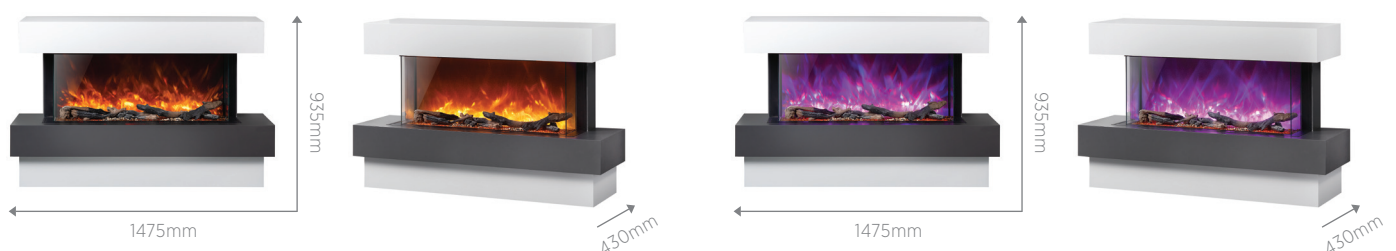

FIRE SUITE DIMENSIONS

MODEL	WIDTH	HEIGHT	DEPTH
Stratus™ 100-44 XT	1372mm	835mm	430mm
Stratus™ 125-44 XT	1625mm	835mm	430mm

RAYBURN STRATUS™ TRU VIEW FIRE SUITE

To create a truly unique fireplace for your home, choose our Rayburn Stratus Tru View Suite and fire. The Tru View fires have a 3 sided view option to create a stunning centrepiece for your room.

The flexible design of fires in the Tru View range means they can be installed to offer a three-sided, two-sided or single-faced flame picture, depending on room size and appliance setting.

With a three-sided unit, you can enjoy the stunning flame picture from the sides as well as the front, making this ideal

for larger rooms and as the focal point in a living area. The two-sided model can easily be installed into a corner space.

Plus, with all the features of the Extra Tall range – including depth of media bed, log effect features, variable flame picture, remote control operation of fire and heat with thermostatic controls – the Rayburn Stratus Fire Suite and Fire will add an additional dimension to your room.

FIRE SUITE DIMENSIONS

MODEL	WIDTH	HEIGHT	DEPTH
Stratus™ 100-39 TRU	1475mm	935mm	430mm
Stratus™ 125-39 TRU	1725mm	935mm	430mm

Rayburn Stratus Fire collection

If you are looking for the perfect electric fire for your home, the Rayburn Stratus fire collection offers you a choice of style and sizes to create a look you want. Offering an easy install with just a 13amp supply, powerful heat output of up to 1.9kW and no flue, the Stratus electric fire ranges are the perfect choice for your home.